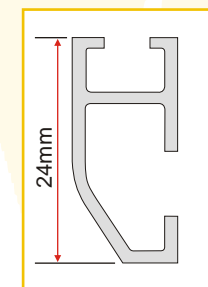

styleline track

characteristics

- Made from quality materials
- Simple locking brackets secure the aluminium extruded rod into position enabling a smooth glide operation for drapes
- Rod curtain rings are manufactured from injection moulded plastic featuring steel support hooks for durability
- Phoenix V Finials are vacuum metalised for a longer lasting finish
- Straightforward Installation
- Two track types to choose from, plain or reeded