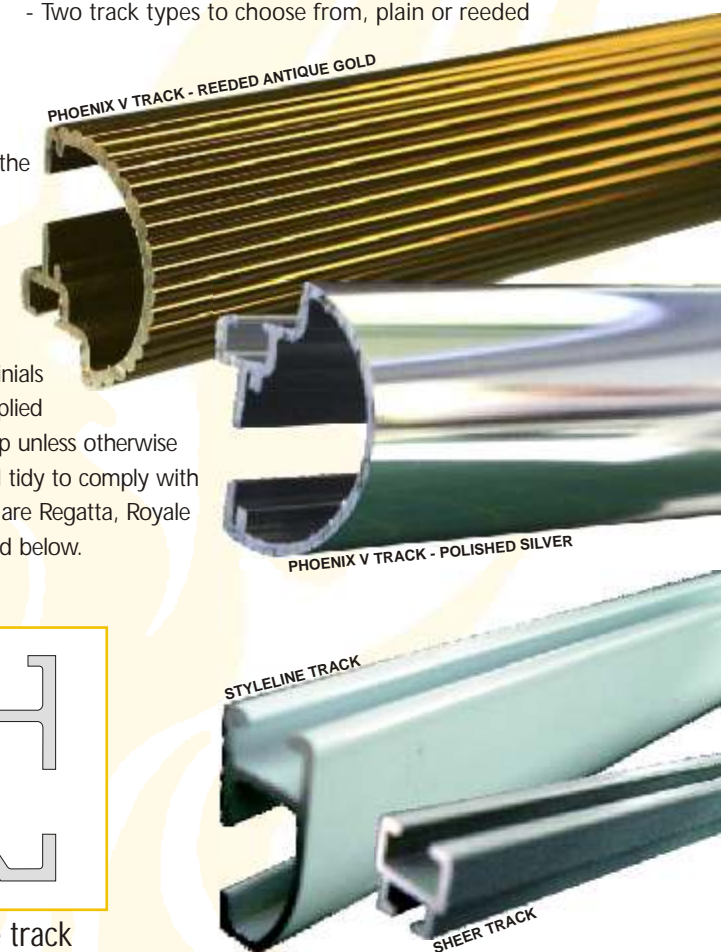

A choice of three finial designs provide you with the opportunity to create your own look. Phoenix V aluminium track can be cut to any desired length and can be styled with or without rings. Phoenix V is extremely versatile as it is designed for use on a variety of window types and widths, and can be used for windows measuring up to 6.4 metres.

specifications

track profile

The Phoenix V Curtain Track is not a bendable track. You do however, have the flexibility of the Phoenix V Track as a single or double installation by either combining our Sheer Track or Styleline Tracks, you can choose either hand or cord drawn.

A Phoenix set includes; Track, gliders, finials and brackets. Cord Drawn sets are supplied with right hand cord and 1400mm drop unless otherwise specified. Corded sets all include a cord tidy to comply with state regulations. The three finial types are Regatta, Royale or the Victorian finial, in colours as listed below.

sheer track

styleline track

characteristics

- Made from quality materials
- Simple locking brackets secure the aluminium extruded rod into position enabling a smooth glide operation for drapes
- Rod curtain rings are manufactured from injection moulded plastic featuring steel support hooks for durability
- Phoenix V Finials are vacuum metalised for a longer lasting finish
- Straightforward Installation
- Two track types to choose from, plain or reeded