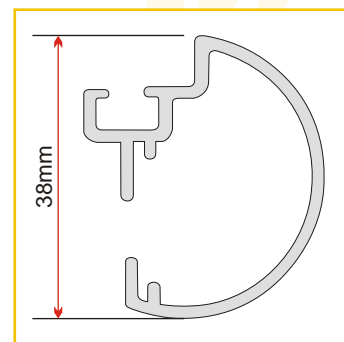

specifications

track profile

The Phoenix V Curtain Track is not a bendable track. You do however, have the flexibility of the Phoenix V Track as a single or double installation by either combining our Sheer Track or Styleline Tracks, you can choose either hand or cord drawn.

A Phoenix set includes; Track, gliders, finials and brackets. Cord Drawn sets are supplied with right hand cord and 1400mm drop unless otherwise specified. Corded sets all include a cord tidy to comply with state regulations. The three finial types are Regatta, Royale or the Victorian finial, in colours as listed below.