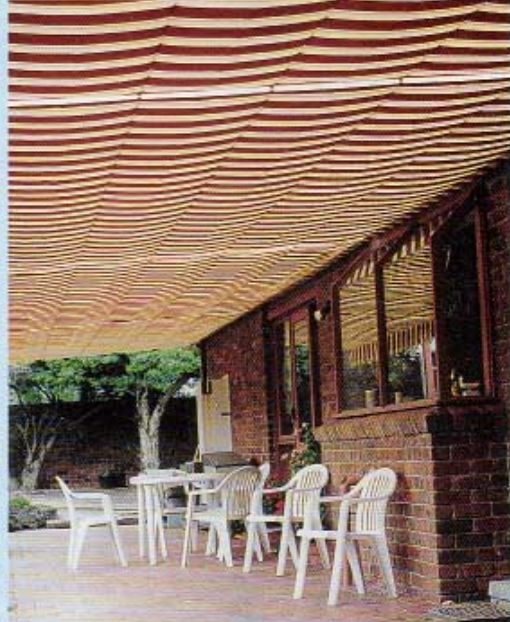

## —ROLL UP AWNINGS—

**B**lock the sun's rays before they strike the window to prevent heat penetration.

We can offer you the widest range of styles, colours and fabrics in acrylics, mesh and canvas.

Control your shading automatically by motorising your awnings. Somfy motors allow you to control your awnings by way of sun, wind, temperature, rain or time controllers.

For difficult to reach windows, we can install awnings which allow for easy inside operation with a cord or winch operated.

**N**ew Sundream Fabric Awnings for patio covers, restaurants and roof covers for glass enclosures or pergolas. The Sundream System has been designed for maximum versatility. Each unit can be up to 30 (sqm) surface up to 6m wide.

### **The Fashionline Patio Cover.**

Extend your outdoor living areas and keep your house cool by installing a custom made **Patio Awning** to your pergola. Patio Awnings are easily retracted by cord and pulley and are designed to fold up under eaves. Great to install underneath Polycarbonate or glass coverings for those hot summer days.